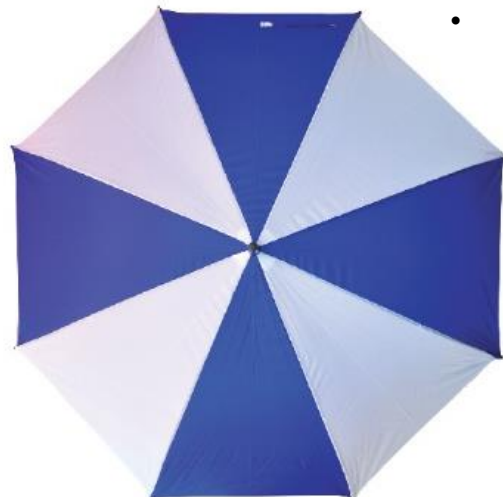

YOUR PRICE (RM)			
100PCS (RM)	300PCS (RM)	500PCS (RM)	1000 PCS (RM)
27.00	21.00	19.00	18.00