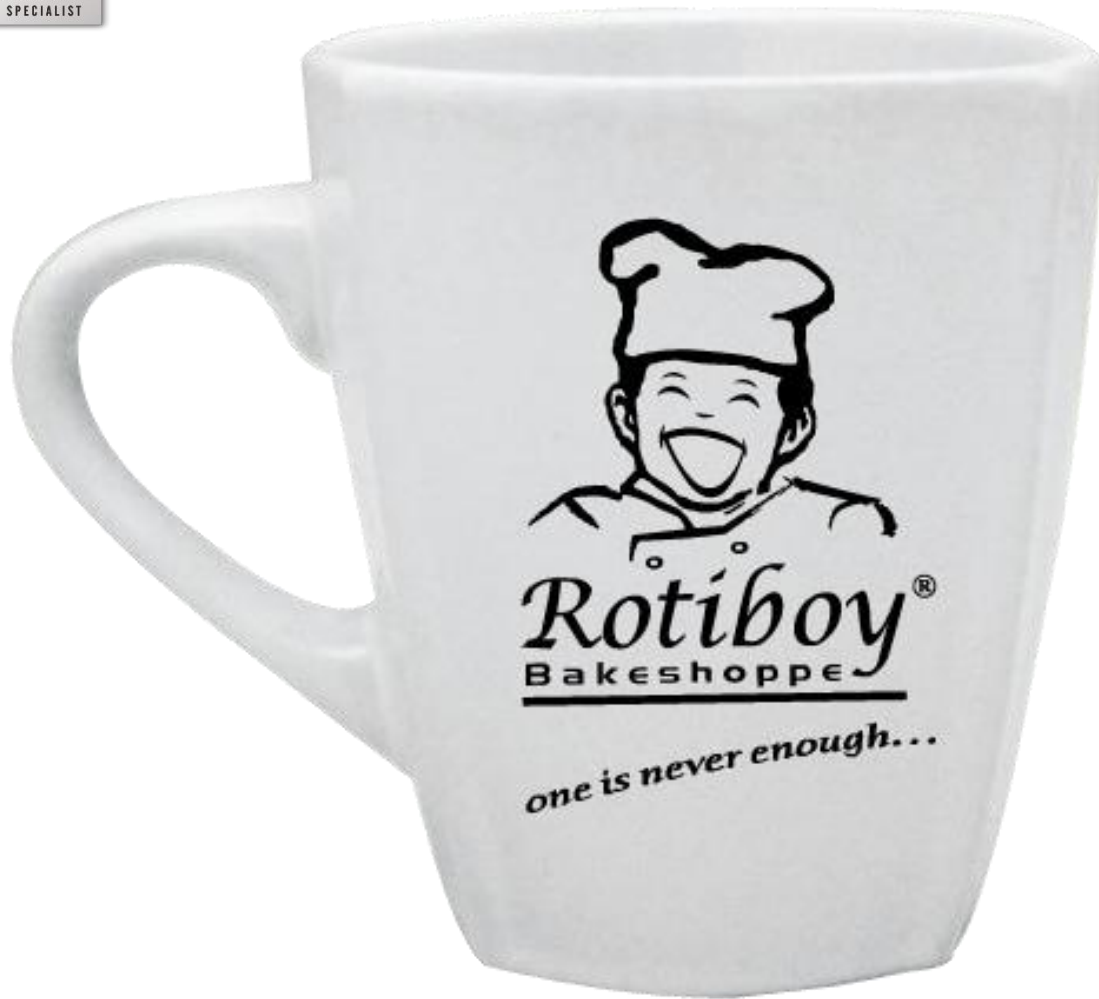

CP 808

Capacity : 13oz (390ml)
Height : 10.5cm
Top Width : 9.5cm
Bottom Width: 6.5cm

DESCRIPTONS:

- Style coffee mug in pure white.
- Perfect for coffee, tea, hot cocoa, soup and more.
- Made of stoneware ceramic, FDA certified, lead-free.
- Solid colour will easily mix and match with many designs and other colours.
- Very durable, commercial grade ceramic mug.
- Easy to clean, dishwasher and microwave safe.

Price include:

- 1-3 colour and 1 side.
- Packaging box.

YOUR PRICE (RM)			
150PCS (RM)	300PCS (RM)	500PCS (RM)	1000 PCS (RM)
11.50	10.50	9.70	8.60